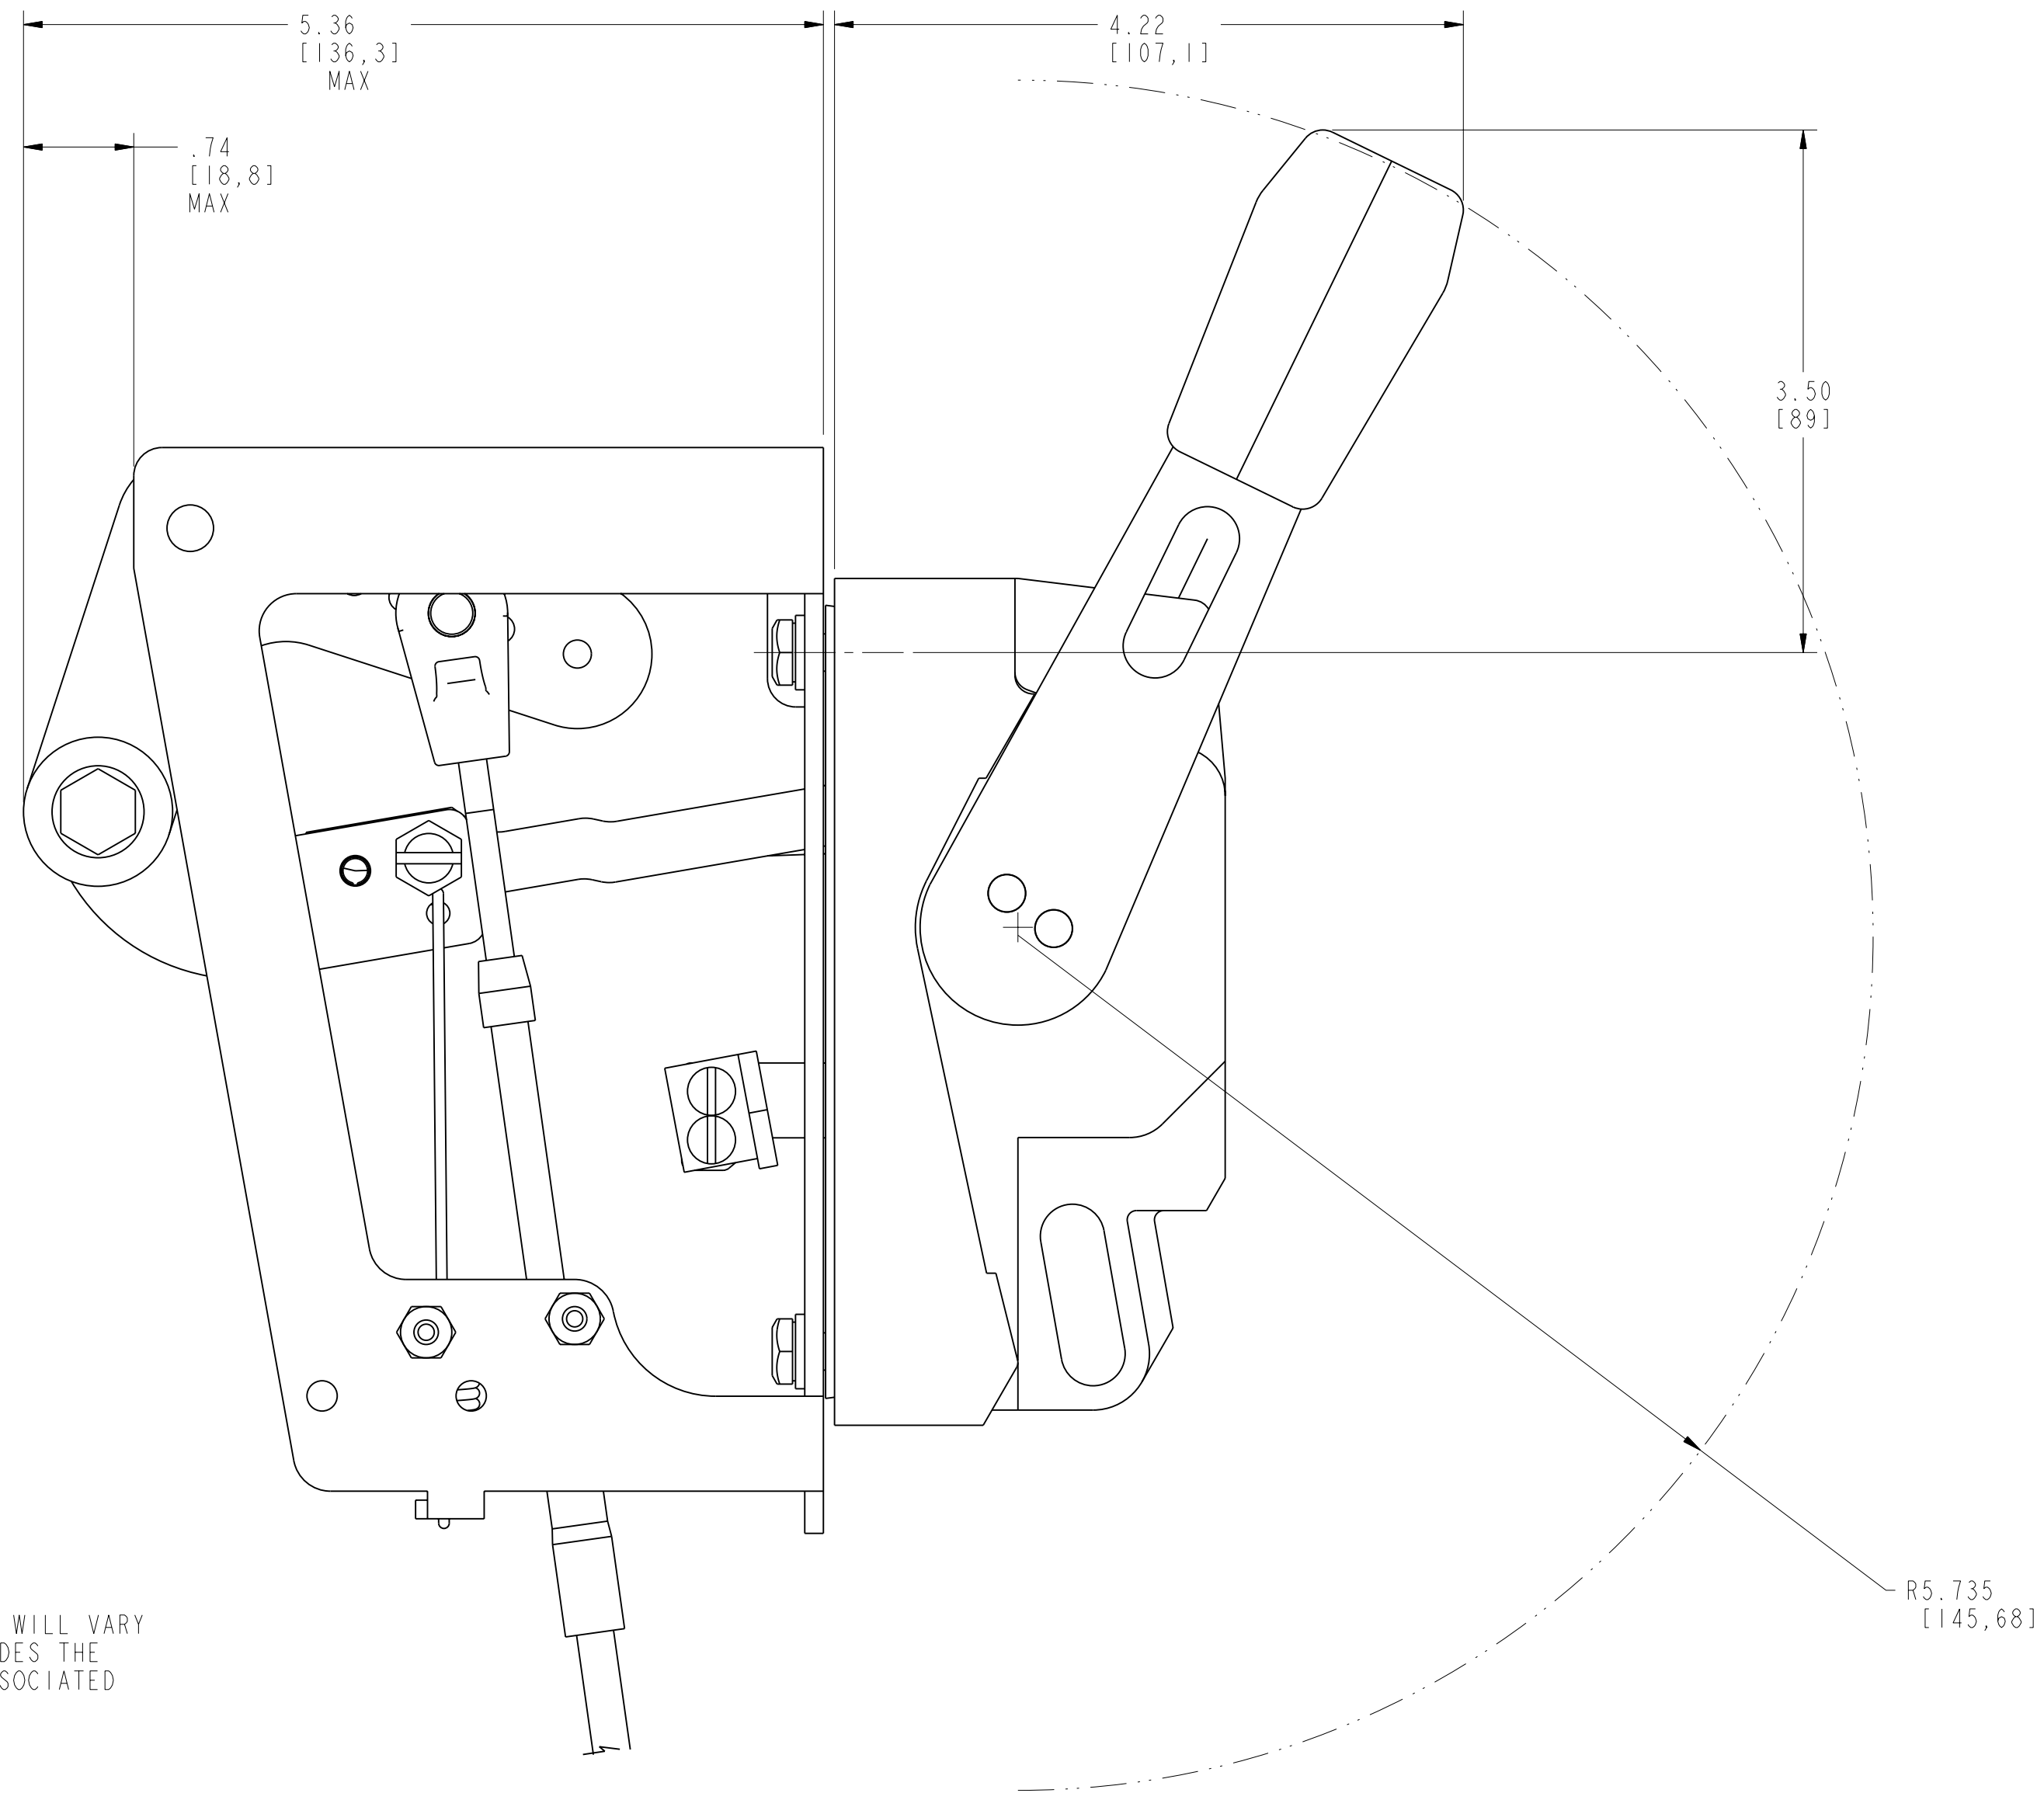

NOTE:
 ALL DIMENSIONS LISTED ARE APPROXIMATE AND WILL VARY
 BETWEEN ASSEMBLIES. THIS VARIATION INCLUDES THE
 DIFFERENT LENGTHS OF CABLES WITHIN THE ASSOCIATED
 BREAKER FRAME SIZE.

FULLY ON POSITION
 for 140U-J-FCX...

NOTE:
 ALL DIMENSIONS LISTED ARE APPROXIMATE AND WILL VARY
 BETWEEN ASSEMBLIES. THIS VARIATION INCLUDES THE
 DIFFERENT LENGTHS OF CABLES WITHIN THE ASSOCIATED
 BREAKER FRAME SIZE.

FULL ON POSITION
 for 140U-J-FCX....